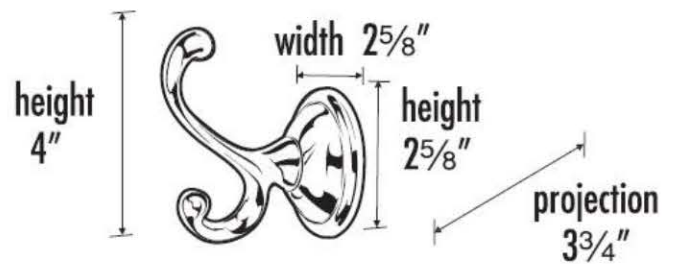

SPECIFICATIONS

YALE
ROBE HOOK

FEATURES

Traditional styling
Multiple finishes
Concealed installation

WARRANTY

Limited lifetime

FINISHES

Polished Brass (PB)
Polished Brass/Non-lacquered (PB/NL)
Polished Chrome (PC)
Barcelona (BARC)
Bronze (BRZ)
Chocolate Bronze (CHBRZ)
Satin Nickel (SN)

MATERIAL

Brass

Item#

A9299

NOTE: Dimensions and specifications are subject to change without notice.