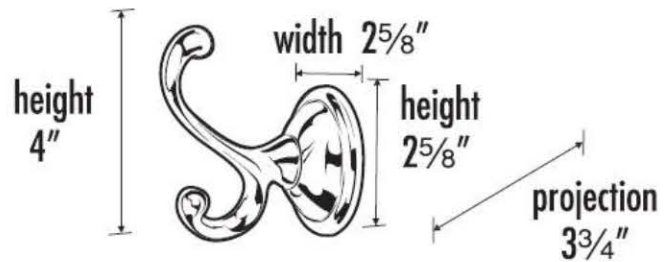

**SPECIFICATIONS**

**YALE**  
ROBE HOOK

**FEATURES**

Traditional styling  
Multiple finishes  
Concealed installation

**WARRANTY**

Limited lifetime

**FINISHES**

Polished Brass (PB)  
Polished Brass/Non-lacquered (PB/NL)  
Polished Chrome (PC)  
Barcelona (BARC)  
Bronze (BRZ)  
Chocolate Bronze (CHBRZ)  
Satin Nickel (SN)

**MATERIAL**

Brass

**Item#**

**A9299**

NOTE: Dimensions and specifications are subject to change without notice.