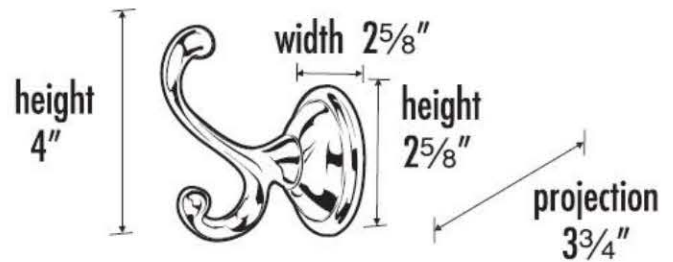

SPECIFICATIONS

YALE
ROBE HOOK

FEATURES

Traditional styling
Multiple finishes
Concealed installation

WARRANTY

Limited lifetime

FINISHES

Polished Brass (PB)
Polished Brass/Non-lacquered (PB/NL)
Polished Chrome (PC)
Barcelona (BARC)
Bronze (BRZ)
Chocolate Bronze (CHBRZ)
Satin Nickel (SN)

MATERIAL

Brass

Item#

A9299

NOTE: Dimensions and specifications are subject to change without notice.