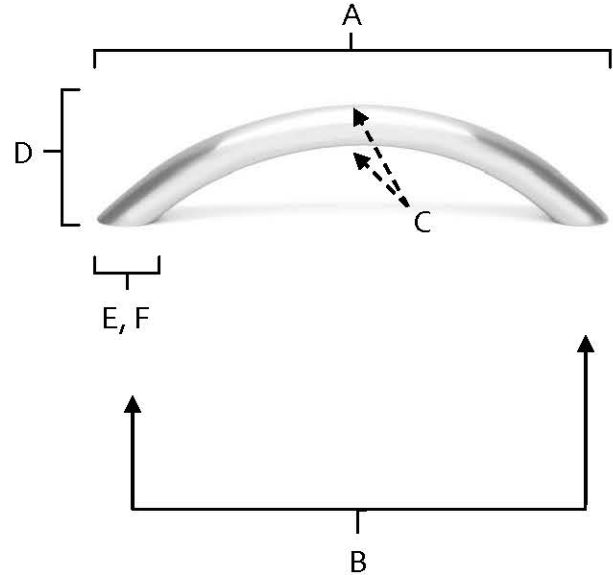

SPECIFICATIONS

PULLS

FEATURES

- Modern styling
- Multiple finishes
- Concealed installation

WARRANTY

Limited lifetime

FINISHES

- Polished Brass (PB)
- Polished Chrome (PC)
- Barcelona (BARC)
- Bronze (BRZ)
- Chocolate Bronze (CHBRZ)
- Matte Black (MB)
- Polished Nickel (PN)
- Satin Nickel (SN)

MATERIAL

Brass

Item#	A	B	C	D	E (L)	F (W)
A1298	6"	5"	3/8"	1 1/4"	9/16"	3/8"

KEY:

- A - Overall Length
- B - Center to Center
- C - Handle Width
- D - Projection
- E - Mount Length
- F - Mount Width

NOTE: Dimensions and specifications are subject to change without notice.