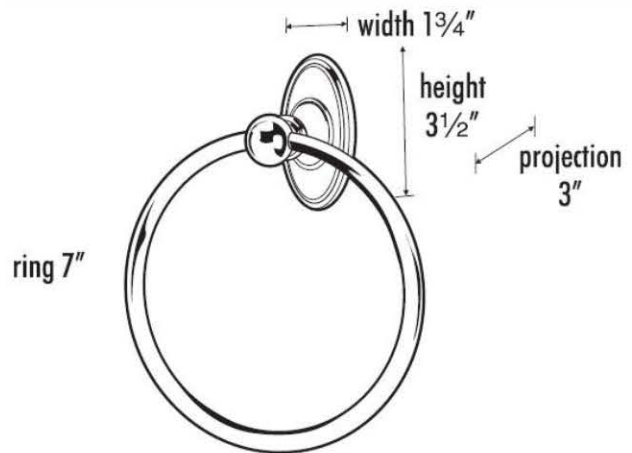

**SPECIFICATIONS**

**CLASSIC TRADITIONAL  
7" TOWEL RING**

**FEATURES**

- Traditional styling
- Multiple finishes
- Concealed installation

**WARRANTY**

Limited lifetime

**FINISHES**

- Polished Brass (PB)
- Polished Brass/Non-lacquered (PB/NL)
- Polished Chrome (PC)
- Antique English (AE)
- Antique English Matte (AEM)
- Barcelona (BARC)
- Bronze (BRZ)
- Chocolate Bronze (CHBRZ)
- Polished Antique (PA)
- Polished Nickel (PN)
- Satin Nickel (SN)

**MATERIAL**

Brass

**Item#**

**A8040**

NOTE: Dimensions and specifications are subject to change without notice.