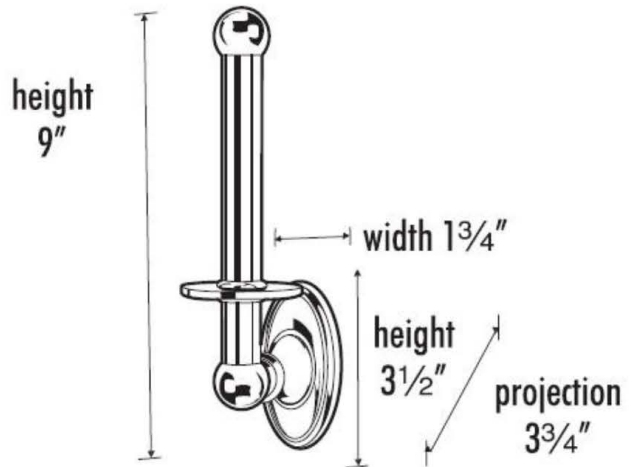

**SPECIFICATIONS**

**CLASSIC TRADITIONAL**  
RESERVE TISSUE HOLDER

**FEATURES**

- Traditional styling
- Multiple finishes
- Concealed installation

**WARRANTY**

Limited lifetime

**FINISHES**

- Polished Brass (PB)
- Polished Brass/Non-lacquered (PB/NL)
- Polished Chrome (PC)
- Antique English (AE)
- Antique English Matte (AEM)
- Barcelona (BARC)
- Bronze (BRZ)
- Chocolate Bronze (CHBRZ)
- Polished Antique (PA)
- Polished Nickel (PN)
- Satin Nickel (SN)

**MATERIAL**

Brass

**Item#**

**A8o67**

NOTE: Dimensions and specifications are subject to change without notice.