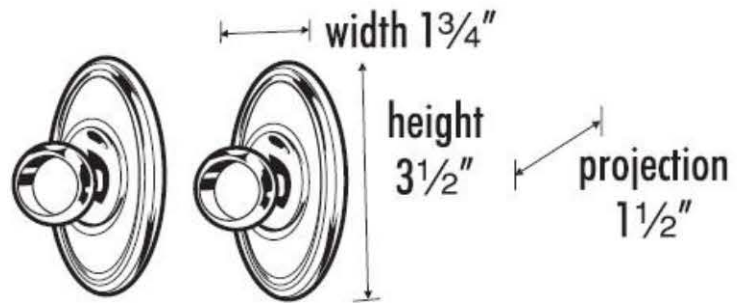

**SPECIFICATIONS**

**CLASSIC TRADITIONAL  
SHOWER ROD BRACKETS**

**FEATURES**

Traditional styling  
Multiple finishes  
Concealed installation

**WARRANTY**

Limited lifetime

**FINISHES**

Polished Brass (PB)  
Polished Brass/Non-lacquered (PB/NL)  
Polished Chrome (PC)  
Antique English (AE)  
Antique English Matte (AEM)  
Barcelona (BARC)  
Bronze (BRZ)  
Chocolate Bronze (CHBRZ)  
Polished Antique (PA)  
Polished Nickel (PN)  
Satin Nickel (SN)

**MATERIAL**

Brass

**Item#**

**A8046**

NOTE: Dimensions and specifications are subject to change without notice.