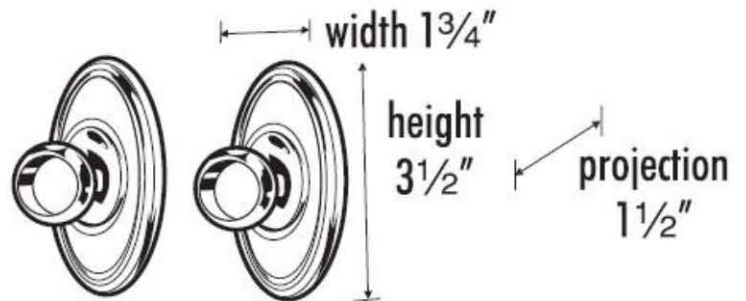

SPECIFICATIONS

**CLASSIC TRADITIONAL
SHOWER ROD BRACKETS**

FEATURES

Traditional styling
Multiple finishes
Concealed installation

WARRANTY

Limited lifetime

FINISHES

Polished Brass (PB)
Polished Brass/Non-lacquered (PB/NL)
Polished Chrome (PC)
Antique English (AE)
Antique English Matte (AEM)
Barcelona (BARC)
Bronze (BRZ)
Chocolate Bronze (CHBRZ)
Polished Antique (PA)
Polished Nickel (PN)
Satin Nickel (SN)

MATERIAL

Brass

Item#

A8046

NOTE: Dimensions and specifications are subject to change without notice.