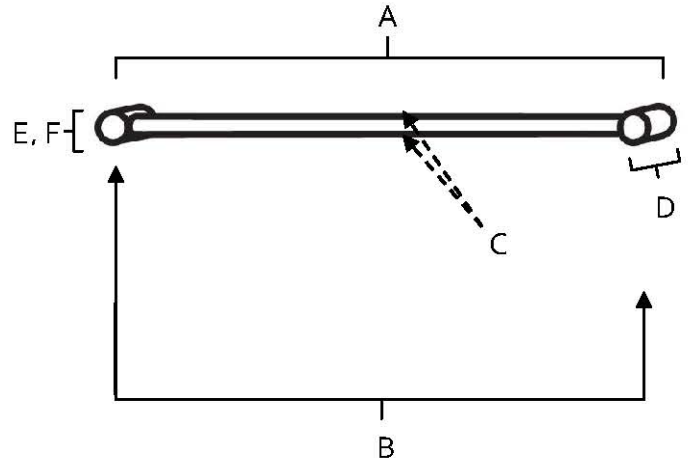

**SPECIFICATIONS**

**CONTEMPORARY I**  
APPLIANCE PULLS

**FEATURES**

- Modern styling
- Multiple finishes
- Concealed installation

**WARRANTY**

Limited lifetime

**FINISHES**

- Polished Chrome (PC)
- Barcelona (BARC)
- Bronze (BRZ)
- Chocolate Bronze (CHBRZ)
- Polished Nickel (PN)
- Satin Nickel (SN)

**MATERIAL**

Brass

Item#	A	B	C	D	E (L)	F (W)
D715-8	8 5/8"	8"	3/8"	1 3/8"	5/8"	5/8"
D715-12	12 5/8"	12"	3/8"	1 5/8"	5/8"	5/8"
D715-18	18 5/8"	18"	3/8"	1 5/8"	5/8"	5/8"

**KEY:**

- A - Overall Length
- B - Center to Center
- C - Handle Width
- D - Projection
- E - Mount Length
- F - Mount Width

NOTE: Dimensions and specifications are subject to change without notice.