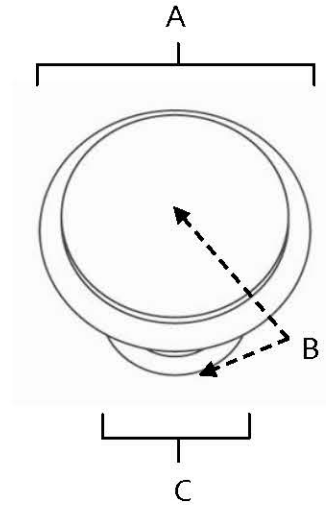

**SPECIFICATIONS**

**TRADITIONAL  
KNOBS**

**FEATURES**

Traditional styling  
Multiple finishes  
Concealed installation

**WARRANTY**

Limited lifetime

**FINISHES**

Polished Brass (PB)  
Polished Chrome (PC)  
Antique Pewter (AP)  
Barcelona (BARC)  
Bronze (BRZ)  
Chocolate Bronze (CHBRZ)  
Matte Black (MB)  
Polished Antique (PA)  
Polished Nickel (PN)  
Satin Nickel (SN)

**MATERIAL**

Brass

Item#	A	B	C
A1145	1 1/4"	1"	5/8"
A1146	1 1/2"	1 1/4"	3/4"

**KEY:**

A - Length and Width  
B - Projection  
C - Mount Length and Width

NOTE: Dimensions and specifications are subject to change without notice.