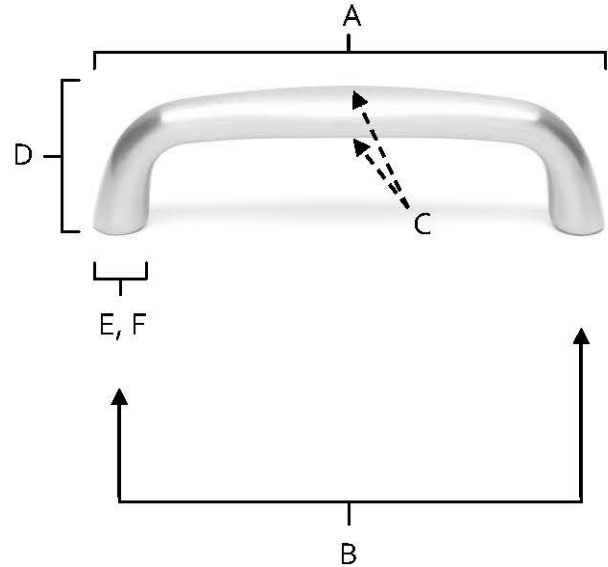

**SPECIFICATIONS**

**PULLS**

**FEATURES**

- Modern styling
- Multiple finishes
- Concealed installation

**WARRANTY**

Limited lifetime

**FINISHES**

- Polished Brass (PB)
- Polished Chrome (PC)
- Antique English (AE)
- Antique English Matte (AEM)
- Antique Pewter (AP)
- Barcelona (BARC)
- Bronze (BRZ)
- Chocolate Bronze (CHBRZ)
- Matte Black (MB)
- Polished Antique (PA)
- Polished Nickel (PN)
- Satin Nickel (SN)

**MATERIAL**

Brass

| Item# | A      | B  | C    | D  | E (L) | F (W) |
|-------|--------|----|------|----|-------|-------|
| A1236 | 3 1/2" | 3" | 1/2" | 1" | 5/16" | 3/8"  |

**KEY:**

- A - Overall Length
- B - Center to Center
- C - Handle Width
- D - Projection
- E - Mount Length
- F - Mount Width