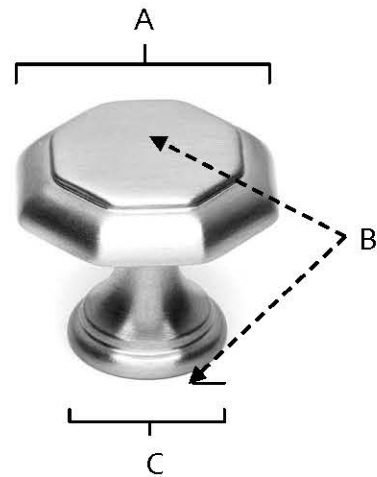

SPECIFICATIONS

**CONTEMPORARY
HEXAGON KNOBS**

FEATURES

Modern styling
Multiple finishes
Concealed installation

WARRANTY

Limited lifetime

FINISHES

Polished Brass (PB)
Polished Chrome (PC)
Antique Pewter (AP)
Barcelona (BARC)
Bronze (BRZ)
Chocolate Bronze (CHBRZ)
Matte Black (MB)
Polished Antique (PA)
Polished Nickel (PN)
Satin Nickel (SN)

MATERIAL

Brass

Item#	A	B	C
A828-1	1 1/8"	1"	11/16"
A828-14	1 3/8"	1 1/8"	3/4"

KEY:

A - Length and Width
B - Projection
C - Mount Length and Width

NOTE: Dimensions and specifications are subject to change without notice.