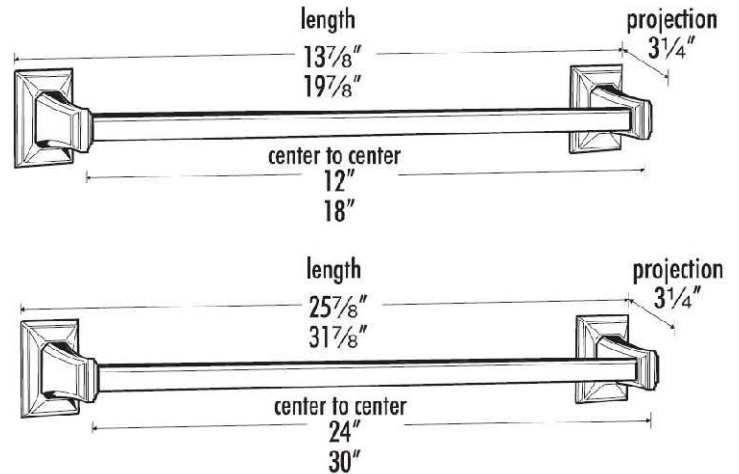

SPECIFICATIONS

**GEOMETRIC
TOWEL BAR**

FEATURES

- Transitional styling
- Multiple finishes
- Concealed installation

WARRANTY

Limited lifetime

FINISHES

- Polished Brass (PB)
- Polished Brass/Non-lacquered (PB/NL)
- Polished Chrome (PC)
- Bronze (BRZ)
- Chocolate Bronze (CHBRZ)
- Polished Antique (PA)
- Polished Nickel (PN)
- Satin Nickel (SN)

MATERIAL

Brass

Item#

- A7920-12**
- A7920-18**
- A7920-24**
- A7920-30**

NOTE: Dimensions and specifications are subject to change without notice.