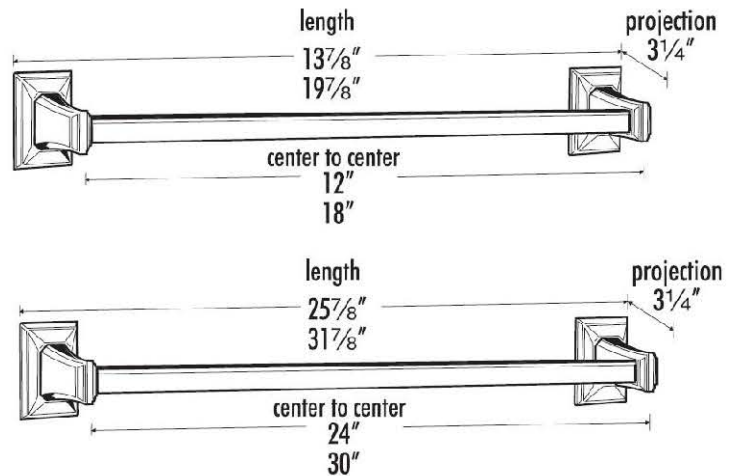

**SPECIFICATIONS**

**GEOMETRIC  
TOWEL BAR**

**FEATURES**

- Transitional styling
- Multiple finishes
- Concealed installation

**WARRANTY**

Limited lifetime

**FINISHES**

- Polished Brass (PB)
- Polished Brass/Non-lacquered (PB/NL)
- Polished Chrome (PC)
- Bronze (BRZ)
- Chocolate Bronze (CHBRZ)
- Polished Antique (PA)
- Polished Nickel (PN)
- Satin Nickel (SN)

**MATERIAL**

Brass

**Item#**

- A7920-12**
- A7920-18**
- A7920-24**
- A7920-30**

NOTE: Dimensions and specifications are subject to change without notice.