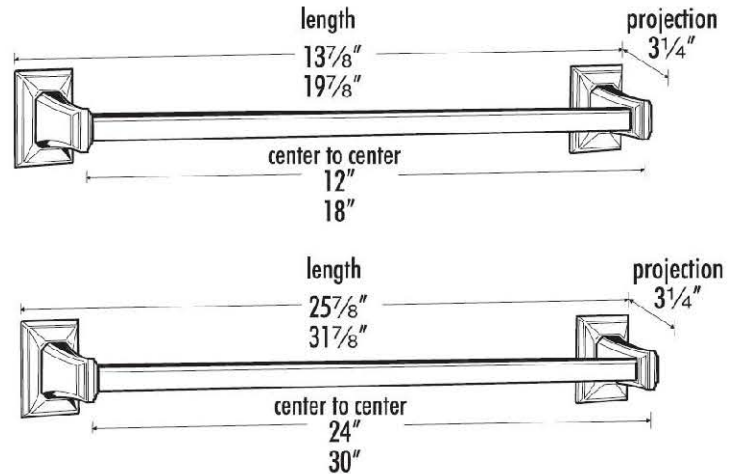

**SPECIFICATIONS**

**GEOMETRIC  
TOWEL BAR**

**FEATURES**

- Transitional styling
- Multiple finishes
- Concealed installation

**WARRANTY**

Limited lifetime

**FINISHES**

- Polished Brass (PB)
- Polished Brass/Non-lacquered (PB/NL)
- Polished Chrome (PC)
- Bronze (BRZ)
- Chocolate Bronze (CHBRZ)
- Polished Antique (PA)
- Polished Nickel (PN)
- Satin Nickel (SN)

**MATERIAL**

Brass

**Item#**

- A7920-12**
- A7920-18**
- A7920-24**
- A7920-30**

NOTE: Dimensions and specifications are subject to change without notice.