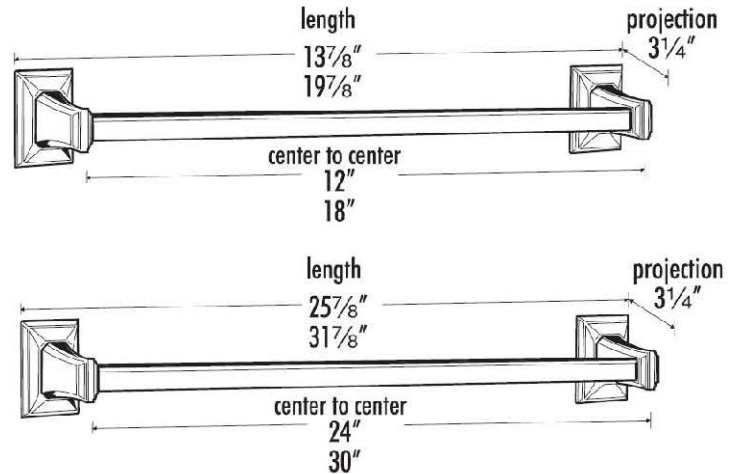

SPECIFICATIONS

**GEOMETRIC
TOWEL BAR**

FEATURES

- Transitional styling
- Multiple finishes
- Concealed installation

WARRANTY

Limited lifetime

FINISHES

- Polished Brass (PB)
- Polished Brass/Non-lacquered (PB/NL)
- Polished Chrome (PC)
- Bronze (BRZ)
- Chocolate Bronze (CHBRZ)
- Polished Antique (PA)
- Polished Nickel (PN)
- Satin Nickel (SN)

MATERIAL

Brass

Item#

- A7920-12**
- A7920-18**
- A7920-24**
- A7920-30**

NOTE: Dimensions and specifications are subject to change without notice.