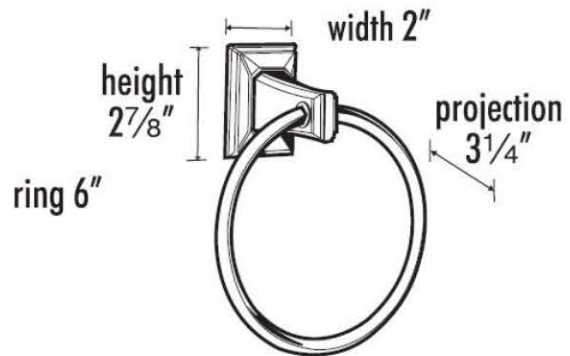

SPECIFICATIONS

**GEOMETRIC**  
6" TOWEL RING

**FEATURES**

- Transitional styling
- Multiple finishes
- Concealed installation

**WARRANTY**

Limited lifetime

**FINISHES**

- Polished Brass (PB)
- Polished Brass/Non-lacquered (PB/NL)
- Polished Chrome (PC)
- Bronze (BRZ)
- Chocolate Bronze (CHBRZ)
- Polished Antique (PA)
- Polished Nickel (PN)
- Satin Nickel (SN)

**MATERIAL**

Brass

Item#

**A7940**

NOTE: Dimensions and specifications are subject to change without notice.