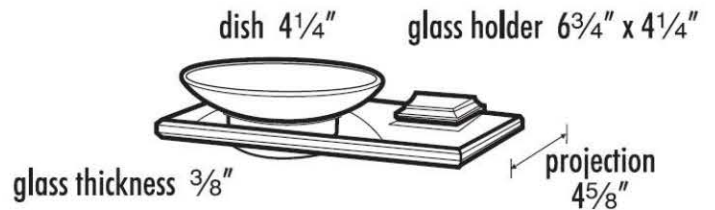

"Creations"®
by ALNO, INC.

PRODUCT SHEET

SPECIFICATIONS

GEOMETRIC SOAP HOLDER WITH DISH

FEATURES

- Modern styling
- Multiple finishes
- Concealed installation

WARRANTY

Limited lifetime