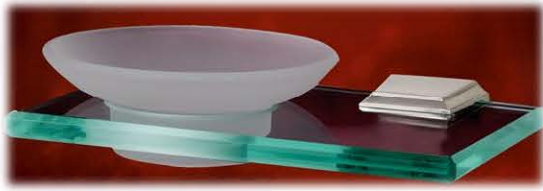

"Creations"®
by ALNO, INC.

PRODUCT SHEET

SPECIFICATIONS

GEOMETRIC SOAP HOLDER WITH DISH

FEATURES

- Modern styling
- Multiple finishes
- Concealed installation

WARRANTY

Limited lifetime

FINISHES

- Polished Brass (PB)
- Polished Brass/Non-lacquered (PB/NL)
- Polished Chrome (PC)
- Bronze (BRZ)
- Chocolate Bronze (CHBRZ)
- Polished Antique (PA)
- Polished Nickel (PN)
- Satin Nickel (SN)