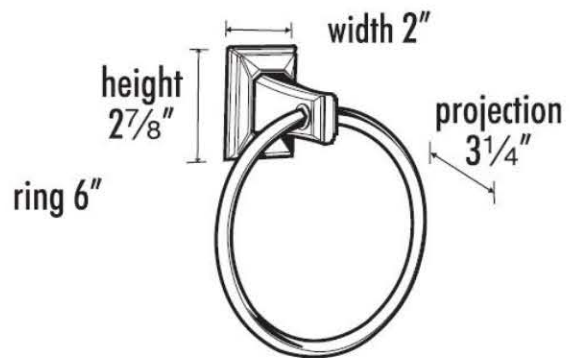

SPECIFICATIONS

GEOMETRIC
6" TOWEL RING

FEATURES

Transitional styling
Multiple finishes
Concealed installation

WARRANTY

Limited lifetime

FINISHES

Polished Brass (PB)
Polished Brass/Non-lacquered (PB/NL)
Polished Chrome (PC)
Bronze (BRZ)
Chocolate Bronze (CHBRZ)
Polished Antique (PA)
Polished Nickel (PN)
Satin Nickel (SN)

MATERIAL

Brass

Item#

A7940

NOTE: Dimensions and specifications are subject to change without notice.