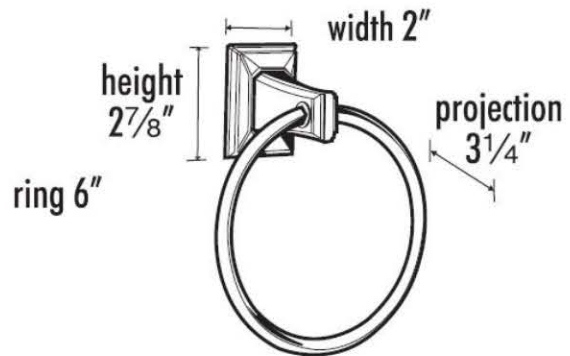

SPECIFICATIONS

**GEOMETRIC**  
6" TOWEL RING

**FEATURES**

Transitional styling  
Multiple finishes  
Concealed installation

**WARRANTY**

Limited lifetime

**FINISHES**

Polished Brass (PB)  
Polished Brass/Non-lacquered (PB/NL)  
Polished Chrome (PC)  
Bronze (BRZ)  
Chocolate Bronze (CHBRZ)  
Polished Antique (PA)  
Polished Nickel (PN)  
Satin Nickel (SN)

**MATERIAL**

Brass

Item#

**A7940**

NOTE: Dimensions and specifications are subject to change without notice.