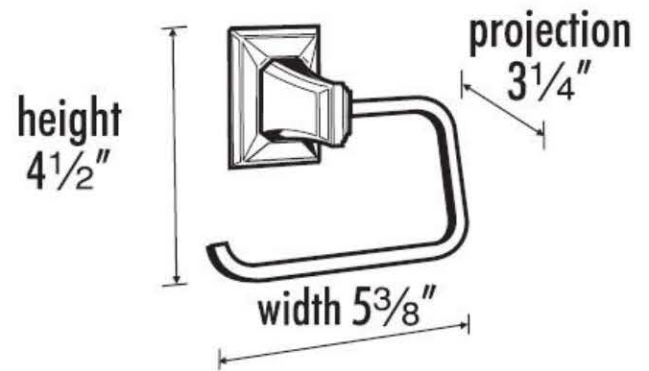

SPECIFICATIONS

GEOMETRIC

SINGLE POST TISSUE HOLDER

FEATURES

- Transitional styling
- Multiple finishes
- Concealed installation

WARRANTY

Limited lifetime

FINISHES

Brass

Item#

A7966

NOTE: Dimensions and specifications are subject to change without notice.