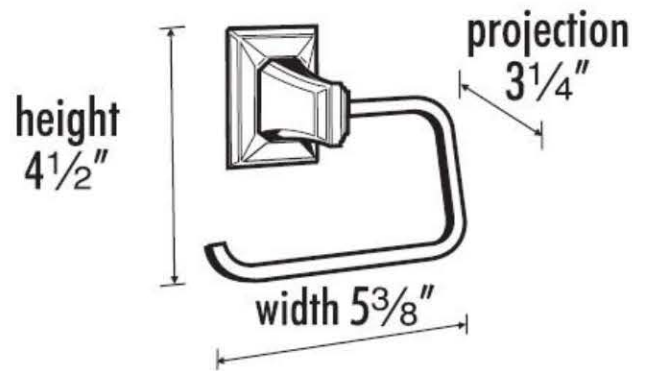

**SPECIFICATIONS**

**GEOMETRIC**

SINGLE POST TISSUE HOLDER

**FEATURES**

- Transitional styling
- Multiple finishes
- Concealed installation

**WARRANTY**

Limited lifetime

**FINISHES**

Brass

Item#

A7966

NOTE: Dimensions and specifications are subject to change without notice.