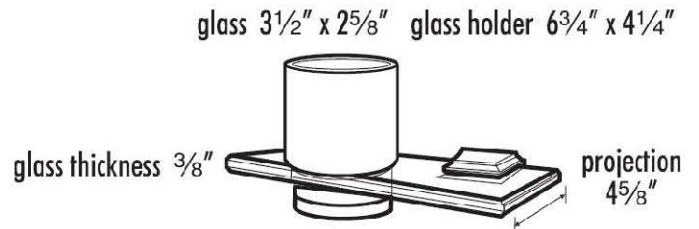

SPECIFICATIONS

GEOMETRIC

TUMBLER HOLDER WITH TUMBLER

FEATURES

Transitional styling
Multiple finishes
Concealed installation

WARRANTY

Limited lifetime

FINISHES