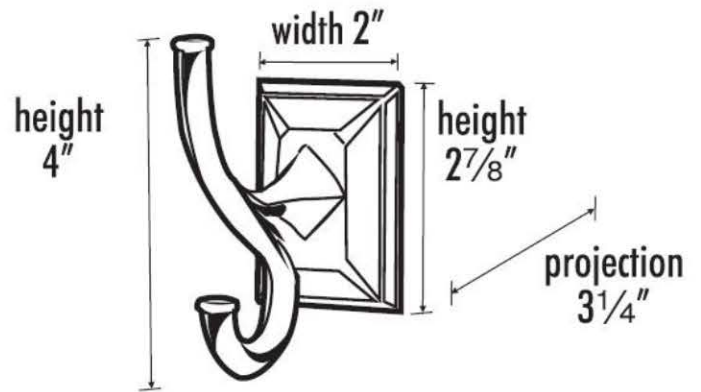

SPECIFICATIONS

GEOMETRIC
ROBE HOOK

FEATURES

Transitional styling
Multiple finishes
Concealed installation

WARRANTY

Limited lifetime

FINISHES

Polished Brass (PB)
Polished Brass/Non-lacquered (PB/NL)
Polished Chrome (PC)
Bronze (BRZ)
Chocolate Bronze (CHBRZ)
Polished Antique (PA)
Polished Nickel (PN)
Satin Nickel (SN)

MATERIAL

Brass

Item#

A7999

NOTE: Dimensions and specifications are subject to change without notice.