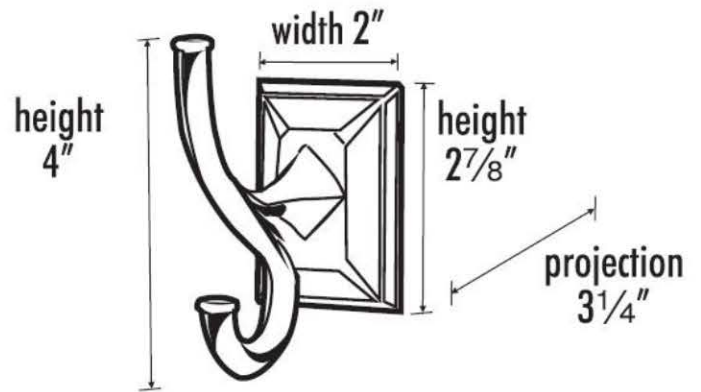

SPECIFICATIONS

**GEOMETRIC**  
ROBE HOOK

**FEATURES**

Transitional styling  
Multiple finishes  
Concealed installation

**WARRANTY**

Limited lifetime

**FINISHES**

Polished Brass (PB)  
Polished Brass/Non-lacquered (PB/NL)  
Polished Chrome (PC)  
Bronze (BRZ)  
Chocolate Bronze (CHBRZ)  
Polished Antique (PA)  
Polished Nickel (PN)  
Satin Nickel (SN)

**MATERIAL**

Brass

**Item#**

**A7999**

NOTE: Dimensions and specifications are subject to change without notice.