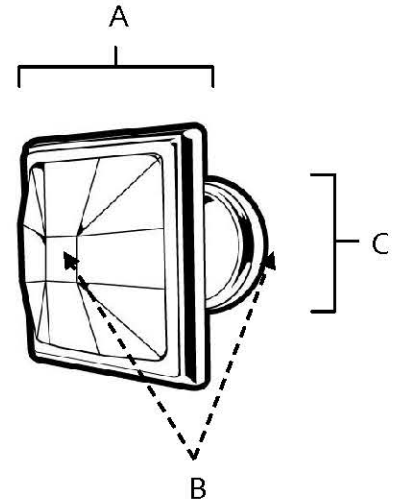

**SPECIFICATIONS**

**CRYSTAL  
LARGE SQUARE KNOB**

**FEATURES**

- Traditional styling
- Multiple finishes
- Concealed installation

**WARRANTY**

Limited lifetime

**FINISHES**

- Polished Brass (PB)
- Polished Chrome (PC)
- Bronze (BRZ)
- Polished Antique (PA)
- Polished Nickel (PN)
- Satin Nickel (SN)
- Gold (GLD)

**MATERIAL**

Brass  
Swarovski Crystal

Item#	A	B	C
C212	1 1/4"	1 1/4"	3/4"

**KEY:**

- A - Length and Width
- B - Projection
- C - Mount Length and Width

NOTE: Dimensions and specifications are subject to change without notice.