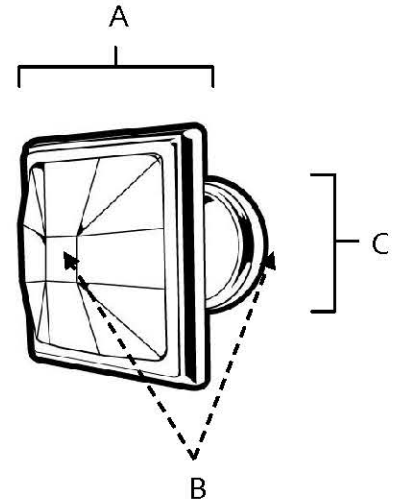

SPECIFICATIONS

CRYSTAL
LARGE SQUARE KNOB

FEATURES

Traditional styling
Multiple finishes
Concealed installation

WARRANTY

Limited lifetime

FINISHES

Polished Brass (PB)
Polished Chrome (PC)
Bronze (BRZ)
Polished Antique (PA)
Polished Nickel (PN)
Satin Nickel (SN)
Gold (GLD)

MATERIAL

Brass
Swarovski Crystal

Item#	A	B	C
C212	1 1/4"	1 1/4"	3/4"

KEY:

A - Length and Width
B - Projection
C - Mount Length and Width

NOTE: Dimensions and specifications are subject to change without notice.