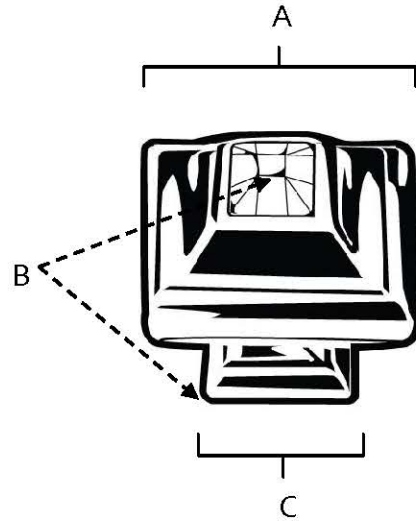

SPECIFICATIONS

**CRYSTAL
SMALL SQUARE KNOB**

FEATURES

- Traditional styling
- Multiple finishes
- Concealed installation

WARRANTY

Limited lifetime

FINISHES

- Polished Brass (PB)
- Polished Chrome (PC)
- Bronze (BRZ)
- Polished Antique (PA)
- Polished Nickel (PN)
- Satin Nickel (SN)
- Gold (GLD)

MATERIAL

- Brass
- Swarovski Crystal

Item#	A	B	C
C212	1 1/4"	1 1/4"	3/4"

KEY:

- A - Length and Width
- B - Projection
- C - Mount Length and Width

NOTE: Dimensions and specifications are subject to change without notice.