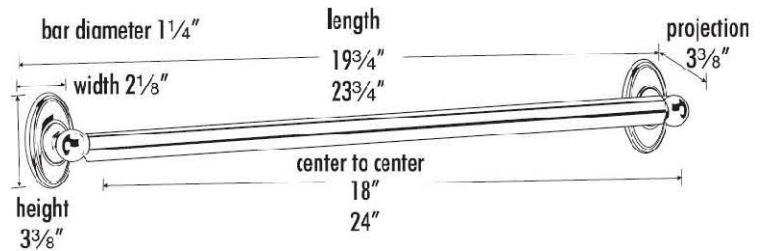

SPECIFICATIONS

**CLASSIC TRADITIONAL
GRAB BAR**

FEATURES

- Traditional styling
- Multiple finishes
- Concealed installation

WARRANTY

Limited lifetime

FINISHES

- Polished Brass (PB)
- Polished Brass/Non-lacquered (PB/NL)
- Polished Chrome (PC)
- Antique English (AE)
- Antique English Matte (AEM)
- Barcelona (BARC)
- Bronze (BRZ)
- Chocolate Bronze (CHBRZ)
- Polished Antique (PA)
- Polished Nickel (PN)
- Satin Nickel (SN)

MATERIAL

Brass

Item#

A8023-18

A8023-24

NOTE: Dimensions and specifications are subject to change without notice.