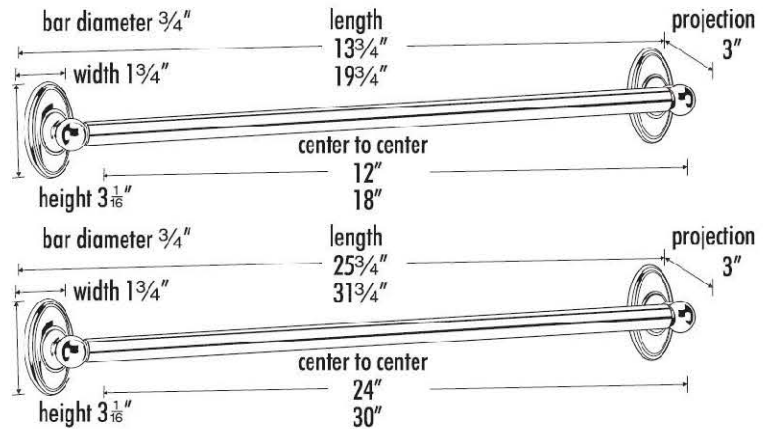

SPECIFICATIONS

**CLASSIC TRADITIONAL
TOWEL BAR**

FEATURES

- Traditional styling
- Multiple finishes
- Concealed installation

WARRANTY

Limited lifetime

FINISHES

- Polished Brass (PB)
- Polished Brass/Non-lacquered (PB/NL)
- Polished Chrome (PC)
- Antique English (AE)
- Antique English Matte (AEM)
- Barcelona (BARC)
- Bronze (BRZ)
- Chocolate Bronze (CHBRZ)
- Polished Antique (PA)
- Polished Nickel (PN)
- Satin Nickel (SN)

MATERIAL

Brass

Item#

- A8020-12**
- A8020-18**
- A8020-24**
- A8020-30**

NOTE: Dimensions and specifications are subject to change without notice.