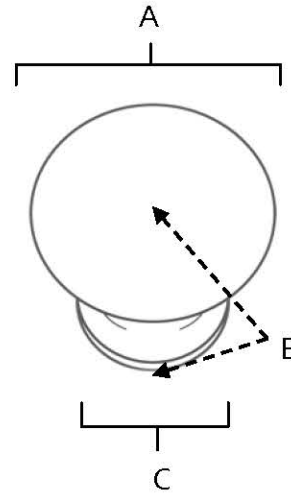

SPECIFICATIONS

**TRADITIONAL
KNOBS**

FEATURES

Traditional styling
Multiple finishes
Concealed installation

WARRANTY

Limited lifetime

FINISHES

Polished Brass (PB)
Polished Chrome (PC)
Antique English (AE)
Antique English Matte (AEM)
Antique Pewter (AP)
Barcelona (BARC)
Bronze (BRZ)
Chocolate Bronze (CHBRZ)
Matte Black (MB)
Polished Antique (PA)
Polished Nickel (PN)
Satin Nickel (SN)

MATERIAL

Brass

Item#	A	B	C
A1066	3/4"	3/4"	7/16"
A1067	1"	1"	9/16"

KEY:

A - Length and Width
B - Projection
C - Mount Length and Width

NOTE: Dimensions and specifications are subject to change without notice.