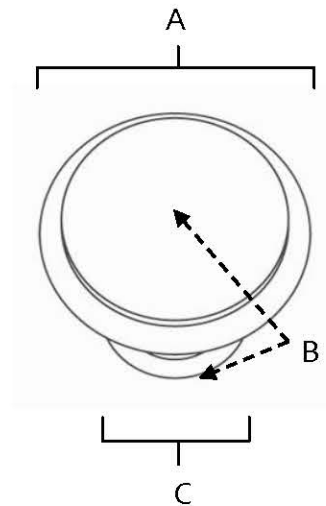

**SPECIFICATIONS**

**TRADITIONAL  
KNOBS**

**FEATURES**

Traditional styling  
Multiple finishes  
Concealed installation

**WARRANTY**

Limited lifetime

**FINISHES**

Polished Brass (PB)  
Polished Chrome (PC)  
Antique Pewter (AP)  
Barcelona (BARC)  
Bronze (BRZ)  
Chocolate Bronze (CHBRZ)  
Matte Black (MB)  
Polished Antique (PA)  
Polished Nickel (PN)  
Satin Nickel (SN)

**MATERIAL**

Brass

Item#	A	B	C
A1145	1 1/4"	1"	5/8"
A1146	1 1/2"	1 1/4"	3/4"

**KEY:**

A - Length and Width  
B - Projection  
C - Mount Length and Width

NOTE: Dimensions and specifications are subject to change without notice.