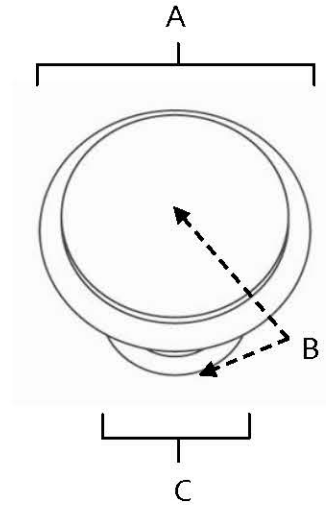

SPECIFICATIONS

**TRADITIONAL
KNOBS**

FEATURES

Traditional styling
Multiple finishes
Concealed installation

WARRANTY

Limited lifetime

FINISHES

Polished Brass (PB)
Polished Chrome (PC)
Antique Pewter (AP)
Barcelona (BARC)
Bronze (BRZ)
Chocolate Bronze (CHBRZ)
Matte Black (MB)
Polished Antique (PA)
Polished Nickel (PN)
Satin Nickel (SN)

MATERIAL

Brass

Item#	A	B	C
A1145	1 1/4"	1"	5/8"
A1146	1 1/2"	1 1/4"	3/4"

KEY:

A - Length and Width
B - Projection
C - Mount Length and Width

NOTE: Dimensions and specifications are subject to change without notice.