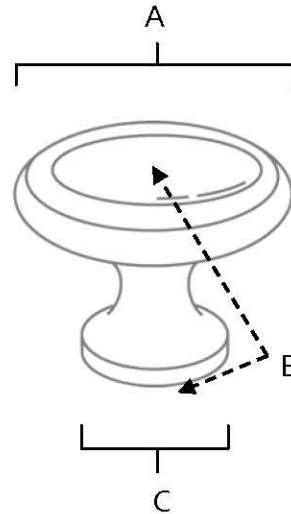

SPECIFICATIONS

**TRADITIONAL
KNOBS**

FEATURES

- Traditional styling
- Multiple finishes
- Concealed installation

WARRANTY

Limited lifetime

FINISHES

- Polished Brass (PB)
- Polished Chrome (PC)
- Antique English (AE)
- Antique English Matte (AEM)
- Antique Pewter (AP)
- Barcelona (BARC)
- Bronze (BRZ)
- Chocolate Bronze (CHBRZ)
- Matte Black (MB)
- Polished Antique (PA)
- Polished Nickel (PN)
- Satin Nickel (SN)

MATERIAL

Brass

Item#	A	B	C
A1160	1 1/2"	1"	11/16"
A1161	1 3/4"	1 1/8"	13/16"

KEY:

- A - Length and Width
- B - Projection
- C - Mount Length and Width

NOTE: Dimensions and specifications are subject to change without notice.