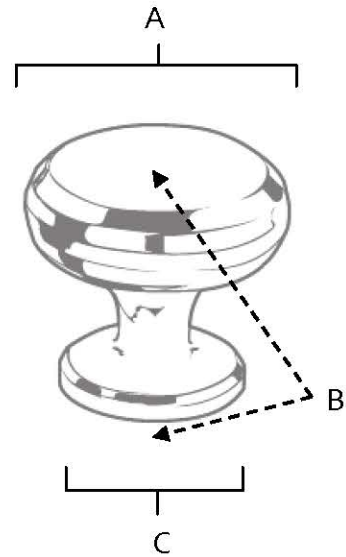

SPECIFICATIONS

**TRADITIONAL
KNOBS**

FEATURES

- Traditional styling
- Multiple finishes
- Concealed installation

WARRANTY

Limited lifetime

FINISHES

- Polished Brass (PB)
- Polished Chrome (PC)
- Bronze (BRZ)
- Chocolate Bronze (CHBRZ)
- Polished Nickel (PN)
- Satin Nickel (SN)

MATERIAL

Brass

| Item# | A | B | C |
|-------|--------|--------|--------|
| A1172 | 1" | 1" | 11/16" |
| A1173 | 1 1/8" | 1 1/8" | 13/16" |
| A1174 | 1 1/4" | 1 1/4" | 7/8" |

KEY:

- A - Length and Width
- B - Projection
- C - Mount Length and Width

NOTE: Dimensions and specifications are subject to change without notice.