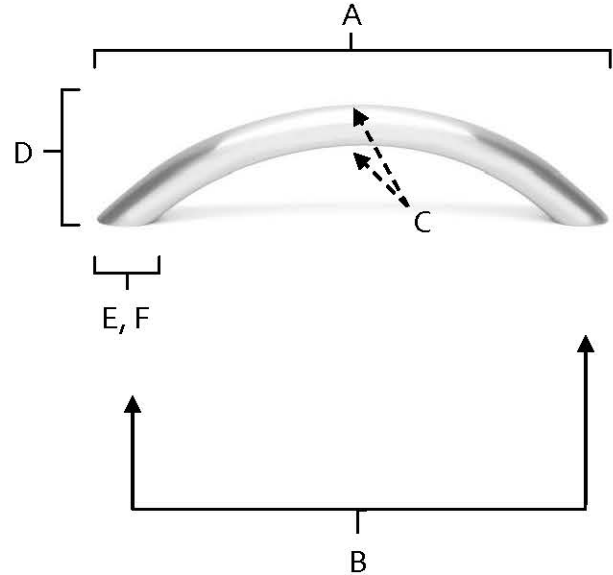

SPECIFICATIONS

PULLS

FEATURES

- Modern styling
- Multiple finishes
- Concealed installation

WARRANTY

Limited lifetime

FINISHES

- Polished Brass (PB)
- Polished Chrome (PC)
- Barcelona (BARC)
- Bronze (BRZ)
- Chocolate Bronze (CHBRZ)
- Matte Black (MB)
- Polished Nickel (PN)
- Satin Nickel (SN)

MATERIAL

Brass

Item#	A	B	C	D	E (L)	F (W)
A1239	4 5/8"	3 3/4"	3/8"	1 1/8"	9/16"	3/8"
A1298	6"	5"	3/8"	1 1/4"	9/16"	3/8"

KEY:

- A - Overall Length
- B - Center to Center
- C - Handle Width
- D - Projection
- E - Mount Length
- F - Mount Width