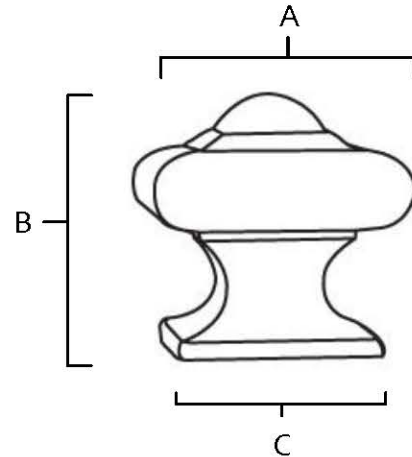

**SPECIFICATIONS**

**GEOMETRIC  
KNOBS**

**FEATURES**

- Transitional styling
- Multiple finishes
- Concealed installation

**WARRANTY**

Limited lifetime

**FINISHES**

- Polished Brass (PB)
- Polished Chrome (PC)
- Barcelona (BARC)
- Bronze (BRZ)
- Chocolate Bronze (CHBRZ)
- Polished Antique (PA)
- Polished Nickel (PN)
- Satin Nickel (SN)

**MATERIAL**

Brass

Item#	A	B	C
<b>A1520</b>	1 1/4"	1 1/4"	1"

**KEY:**

- A - Length and Width
- B - Projection
- C - Mount Length and Width

NOTE: Dimensions and specifications are subject to change without notice.