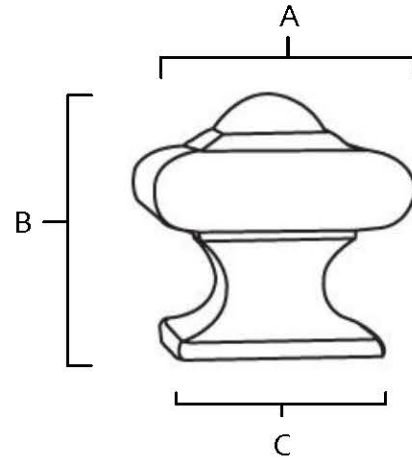

**SPECIFICATIONS**

**GEOMETRIC  
KNOBS**

**FEATURES**

- Transitional styling
- Multiple finishes
- Concealed installation

**WARRANTY**

Limited lifetime

**FINISHES**

- Polished Brass (PB)
- Polished Chrome (PC)
- Barcelona (BARC)
- Bronze (BRZ)
- Chocolate Bronze (CHBRZ)
- Polished Antique (PA)
- Polished Nickel (PN)
- Satin Nickel (SN)

**MATERIAL**

Brass

Item#	A	B	C
<b>A1520</b>	1 1/4"	1 1/4"	1"

**KEY:**

- A - Length and Width
- B - Projection
- C - Mount Length and Width

NOTE: Dimensions and specifications are subject to change without notice.