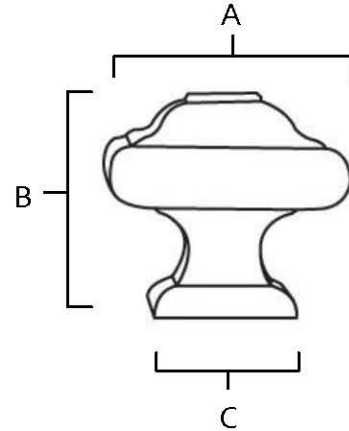

**SPECIFICATIONS**

**GEOMETRIC  
KNOBS**

**FEATURES**

- Transitional styling
- Multiple finishes
- Concealed installation

**WARRANTY**

Limited lifetime

**FINISHES**

- Polished Brass (PB)
- Polished Chrome (PC)
- Barcelona (BARC)
- Bronze (BRZ)
- Chocolate Bronze (CHBRZ)
- Polished Antique (PA)
- Polished Nickel (PN)
- Satin Nickel (SN)

**MATERIAL**

Brass

Item#	A	B	C
<b>A1525</b>	1 1/4"	1 1/4"	3/4"

**KEY:**

- A - Length and Width
- B - Projection
- C - Mount Length and Width

NOTE: Dimensions and specifications are subject to change without notice.