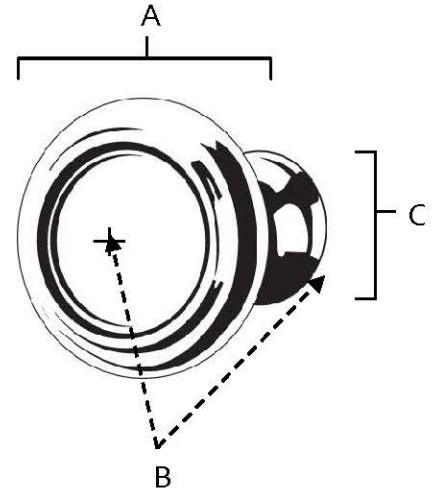

SPECIFICATIONS

**CLASSIC
TRADITIONAL
ROUND KNOBS**

FEATURES

Traditional styling
Multiple finishes
Concealed installation

WARRANTY

Limited lifetime

FINISHES

Polished Brass (PB)
Polished Chrome (PC)
Antique English (AE)
Antique English Matte (AEM)
Barcelona (BARC)
Bronze (BRZ)
Chocolate Bronze (CHBRZ)
Polished Antique (PA)
Polished Nickel (PN)
Satin Nickel (SN)

MATERIAL

Brass

Item#	A	B	C
A1561	1 1/4"	1 1/8"	1/2"
A1562	1 1/2"	1 1/8"	9/16"

KEY:

A - Length and Width
B - Projection
C - Mount Length and Width

NOTE: Dimensions and specifications are subject to change without notice.