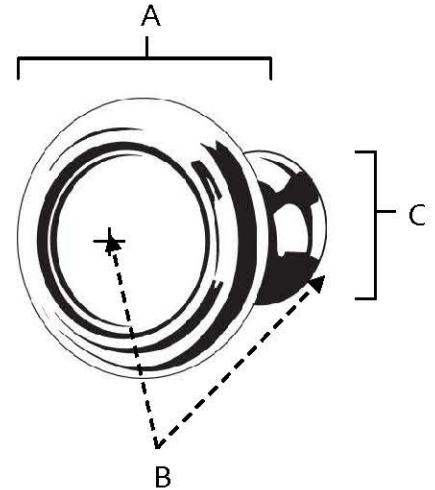

**SPECIFICATIONS**

**CLASSIC  
TRADITIONAL  
ROUND KNOBS**

**FEATURES**

Traditional styling  
Multiple finishes  
Concealed installation

**WARRANTY**

Limited lifetime

**FINISHES**

Polished Brass (PB)  
Polished Chrome (PC)  
Antique English (AE)  
Antique English Matte (AEM)  
Barcelona (BARC)  
Bronze (BRZ)  
Chocolate Bronze (CHBRZ)  
Polished Antique (PA)  
Polished Nickel (PN)  
Satin Nickel (SN)

**MATERIAL**

Brass

Item#	A	B	C
A1561	1 1/4"	1 1/8"	1/2"
A1562	1 1/2"	1 1/8"	9/16"

**KEY:**

A - Length and Width  
B - Projection  
C - Mount Length and Width

NOTE: Dimensions and specifications are subject to change without notice.