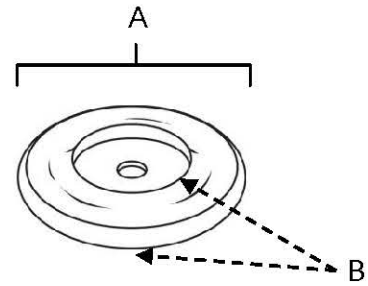

SPECIFICATIONS

**TRADITIONAL
ROSETTES**

FEATURES

- Traditional styling
- Multiple finishes
- Concealed installation

WARRANTY

Limited lifetime

FINISHES

- Polished Brass (PB)
- Polished Chrome (PC)
- Antique English (AE)
- Antique English Matte (AEM)
- Antique Pewter (AP)
- Barcelona (BARC)
- Bronze (BRZ)
- Chocolate Bronze (CHBRZ)
- Matte Black (MB)
- Polished Antique (PA)
- Polished Nickel (PN)
- Satin Nickel (SN)

MATERIAL

Brass

Item#	A	B
A615-34 (for A817-34)	3/4"	1/8"
A615-1 (for A817-1 & A1150)	1"	1/8"
A615-14 (for A817-14 & A1151)	1 1/4"	1/8"
A615-38 (for A817-38 & A1160)	1 1/2"	1/8"
A615-45 (for A817-45 & A1161)	1 3/4"	1/8"

KEY:

- A - Length and Width
- B - Projection

NOTE: Dimensions and specifications are subject to change without notice.