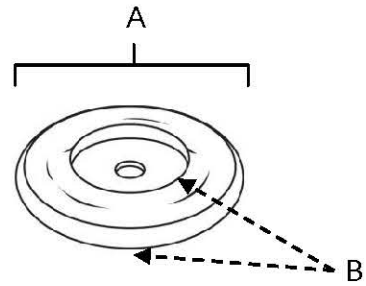

SPECIFICATIONS

**TRADITIONAL
ROSETTES**

FEATURES

- Traditional styling
- Multiple finishes
- Concealed installation

WARRANTY

Limited lifetime

FINISHES

- Polished Brass (PB)
- Polished Chrome (PC)
- Antique English (AE)
- Antique English Matte (AEM)
- Antique Pewter (AP)
- Barcelona (BARC)
- Bronze (BRZ)
- Chocolate Bronze (CHBRZ)
- Matte Black (MB)
- Polished Antique (PA)
- Polished Nickel (PN)
- Satin Nickel (SN)

MATERIAL

Brass

Item#	A	B
A615-34 (for A817-34)	3/4"	1/8"
A615-1 (for A817-1 & A1150)	1"	1/8"
A615-14 (for A817-14 & A1151)	1 1/4"	1/8"
A615-38 (for A817-38 & A1160)	1 1/2"	1/8"
A615-45 (for A817-45 & A1161)	1 3/4"	1/8"

KEY:

- A - Length and Width
- B - Projection

NOTE: Dimensions and specifications are subject to change without notice.