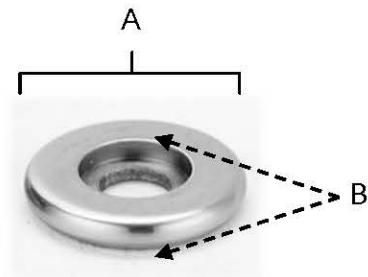

SPECIFICATIONS

**TRADITIONAL
ROSETTES**

FEATURES

- Traditional styling
- Multiple finishes
- Concealed installation

WARRANTY

Limited lifetime

FINISHES

- Polished Brass (PB)
- Polished Chrome (PC)
- Antique Pewter (AP)
- Barcelona (BARC)
- Bronze (BRZ)
- Chocolate Bronze (CHBRZ)
- Matte Black (MB)
- Polished Antique (PA)
- Polished Nickel (PN)
- Satin Nickel (SN)

MATERIAL

Brass

Item#	A	B
A721 (for A7035, A711 & A712)	5/8"	1/8"

KEY:

- A - Length and Width
- B - Projection

NOTE: Dimensions and specifications are subject to change without notice.