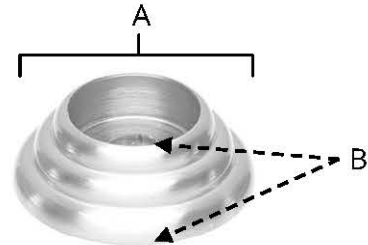

**SPECIFICATIONS**

**TRADITIONAL  
ROSETTES**

**FEATURES**

- Traditional styling
- Multiple finishes
- Concealed installation

**WARRANTY**

Limited lifetime

**FINISHES**

- Polished Brass (PB)
- Polished Chrome (PC)
- Antique English (AE)
- Antique English Matte (AEM)
- Antique Pewter (AP)
- Barcelona (BARC)
- Bronze (BRZ)
- Chocolate Bronze (CHBRZ)
- Matte Black (MB)
- Polished Antique (PA)
- Polished Nickel (PN)
- Satin Nickel (SN)

**MATERIAL**

Brass

| Item#   | A      | B    |
|---|--------|------|
| <b>A722</b><br>(for A702-3, A702-35 & A702-4) | 5/8"   | 1/4" |
| <b>A723</b><br>(for A702-6)                   | 7/8"   | 3/8" |
| <b>D111</b><br>(for D110-AP)                  | 1 1/2" | 5/8" |
| <b>D117</b><br>(for D110-18)                  | 1 3/4" | 5/8" |

**KEY:**

- A - Length and Width
- B - Projection

NOTE: Dimensions and specifications are subject to change without notice.