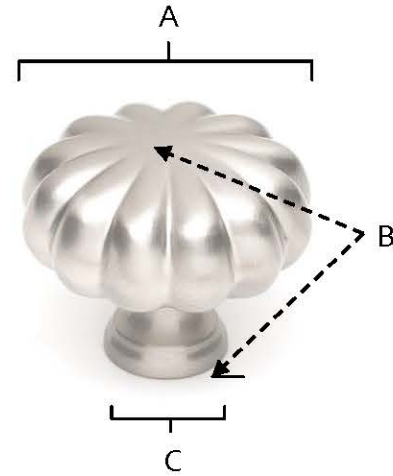

**SPECIFICATIONS**

**ROPE  
KNOBS**

**FEATURES**

- Traditional styling
- Multiple finishes
- Concealed installation

**WARRANTY**

Limited lifetime

**FINISHES**

- Polished Brass (PB)
- Polished Chrome (PC)
- Antique English (AE)
- Antique English Matte (AEM)
- Antique Pewter (AP)
- Barcelona (BARC)
- Bronze (BRZ)
- Chocolate Bronze (CHBRZ)
- Matte Black (MB)
- Polished Antique (PA)
- Polished Nickel (PN)
- Satin Nickel (SN)

**MATERIAL**

Brass

Item#	A	B	C
<b>A819-1</b>	1 1/4"	1"	9/16"
<b>A819-35</b>	1 1/2"	1 1/4"	9/16"

**KEY:**

- A - Length and Width
- B - Projection
- C - Mount Length and Width

NOTE: Dimensions and specifications are subject to change without notice.