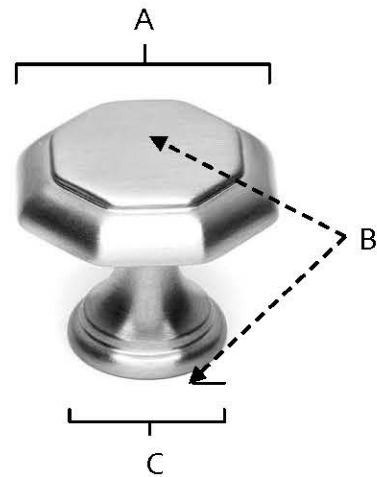

SPECIFICATIONS

**CONTEMPORARY
HEXAGON KNOBS**

FEATURES

- Modern styling
- Multiple finishes
- Concealed installation

WARRANTY

Limited lifetime

FINISHES

- Polished Brass (PB)
- Polished Chrome (PC)
- Antique Pewter (AP)
- Barcelona (BARC)
- Bronze (BRZ)
- Chocolate Bronze (CHBRZ)
- Matte Black (MB)
- Polished Antique (PA)
- Polished Nickel (PN)
- Satin Nickel (SN)

MATERIAL

Brass

Item#	A	B	C
A828-1	1 1/8"	1"	11/16"
A828-14	1 3/8"	1 1/8"	3/4"

KEY:

- A - Length and Width
- B - Projection
- C - Mount Length and Width

NOTE: Dimensions and specifications are subject to change without notice.