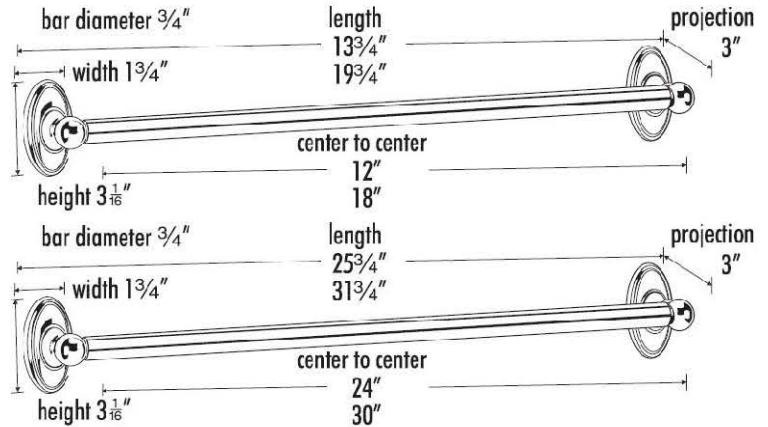

SPECIFICATIONS

**CLASSIC TRADITIONAL
TOWEL BAR**

FEATURES

- Traditional styling
- Multiple finishes
- Concealed installation

WARRANTY

Limited lifetime

FINISHES

- Polished Brass (PB)
- Polished Brass/Non-lacquered (PB/NL)
- Polished Chrome (PC)
- Antique English (AE)
- Antique English Matte (AEM)
- Barcelona (BARC)
- Bronze (BRZ)
- Chocolate Bronze (CHBRZ)
- Polished Antique (PA)
- Polished Nickel (PN)
- Satin Nickel (SN)

MATERIAL

Brass

Item#

- A8020-12**
- A8020-18**
- A8020-24**
- A8020-30**

NOTE: Dimensions and specifications are subject to change without notice.