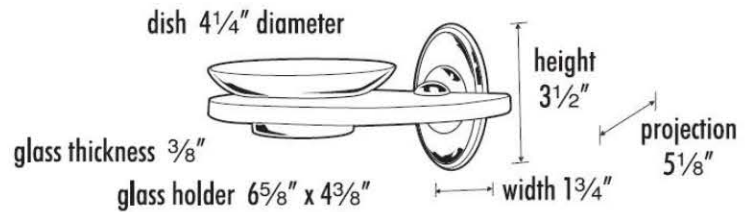

**SPECIFICATIONS**

**CLASSIC TRADITIONAL  
SOAP HOLDER WITH DISH**

**FEATURES**

- Traditional styling
- Multiple finishes
- Concealed installation

**WARRANTY**

Limited lifetime

**FINISHES**

- Polished Brass (PB)
- Polished Brass/Non-lacquered (PB/NL)
- Polished Chrome (PC)
- Antique English (AE)
- Antique English Matte (AEM)
- Barcelona (BARC)
- Bronze (BRZ)
- Chocolate Bronze (CHBRZ)
- Polished Antique (PA)
- Polished Nickel (PN)
- Satin Nickel (SN)

**MATERIAL**

Brass

**Item#**

**A8030**

NOTE: Dimensions and specifications are subject to change without notice.