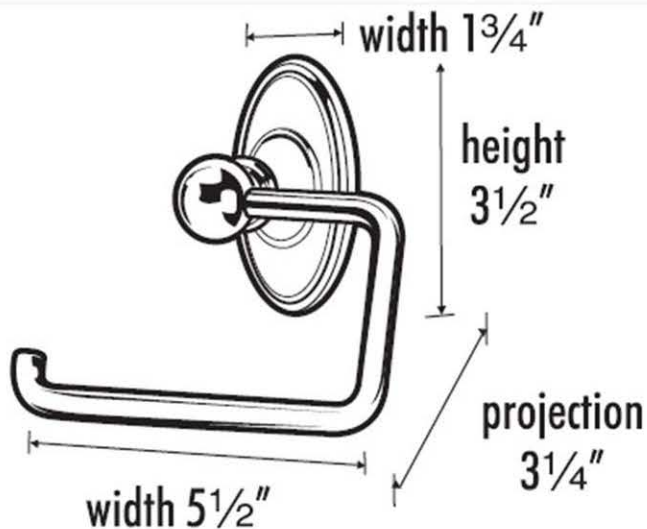

PRODUCT SHEET

Item#

A8o66

NOTE: Dimensions and specifications are subject to change without notice.